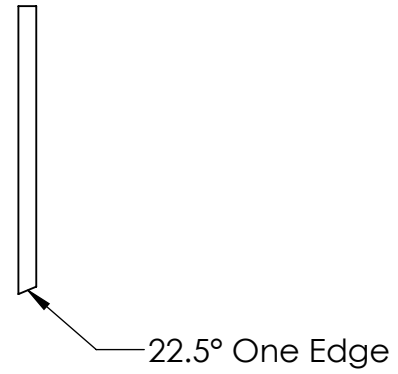

RONB Mk3 Roof Back  
Material 3/4" Pine

RONB Mk3 Roof Middle  
Material 3/4" Pine

RONB Mk3 Roof Front  
Material 3/4" Pine