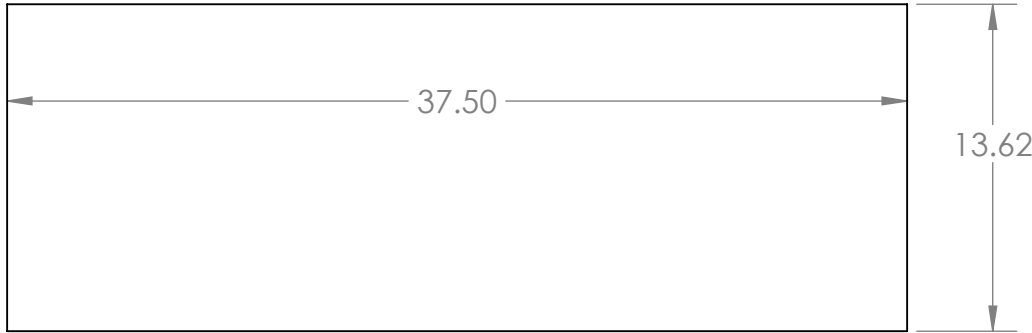

RONB Mk3 Roof Back  
Material 3/4" Pine

RONB Mk3 Roof Middle  
Material 3/4" Pine

RONB Mk3 Roof Front  
Material 3/4" Pine