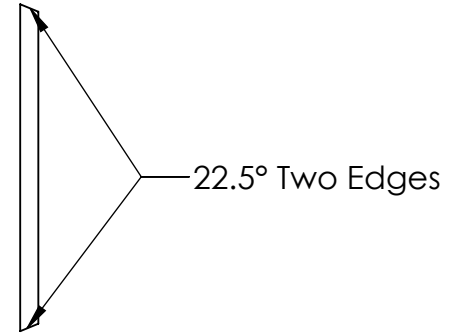

RONB Mk3 Roof Back  
Material 3/4" Pine

RONB Mk3 Roof Middle  
Material 3/4" Pine

RONB Mk3 Roof Front  
Material 3/4" Pine