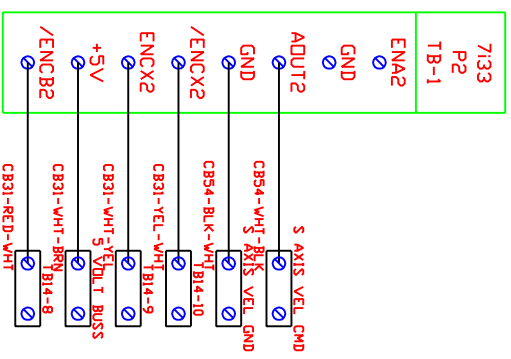

1 24vdc 3 0vdc
7133 Quad Servo Card TB-1

Spindle

X Axis

1 24vdc 3 0vdc
7133 Quad Servo Card TB-2

MPG

Z Axis