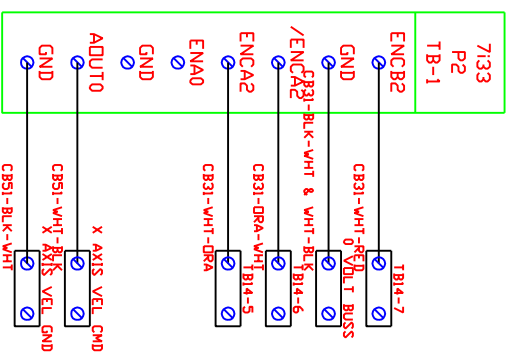

1 24vdc 3 0vdc
7133 Quad Servo Card TB-1

Spindle

X Axis

1 24vdc 3 0vdc
7133 Quad Servo Card TB-2

MPG

Z Axis