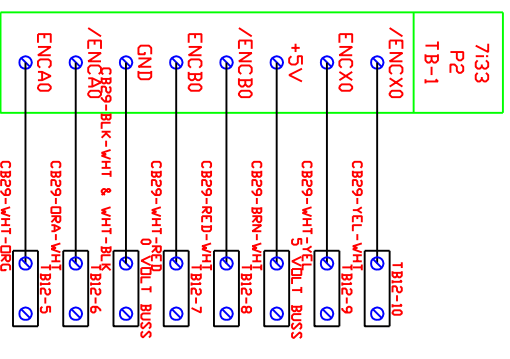

1 24vdc 3 0vdc
7133 Quad Servo Card TB-1

Spindle

X Axis

1 24vdc 3 0vdc
7133 Quad Servo Card TB-2

MPG

Z Axis