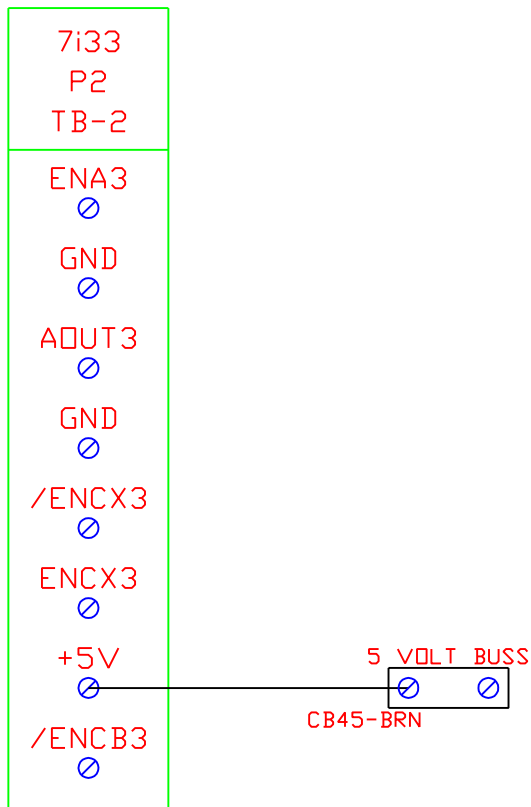

# 7i33 Quad Servo Card TB-2

1  
24vdc

3  
0vdc

MPG

Z Axis

1  
24vdc

3  
0vdc