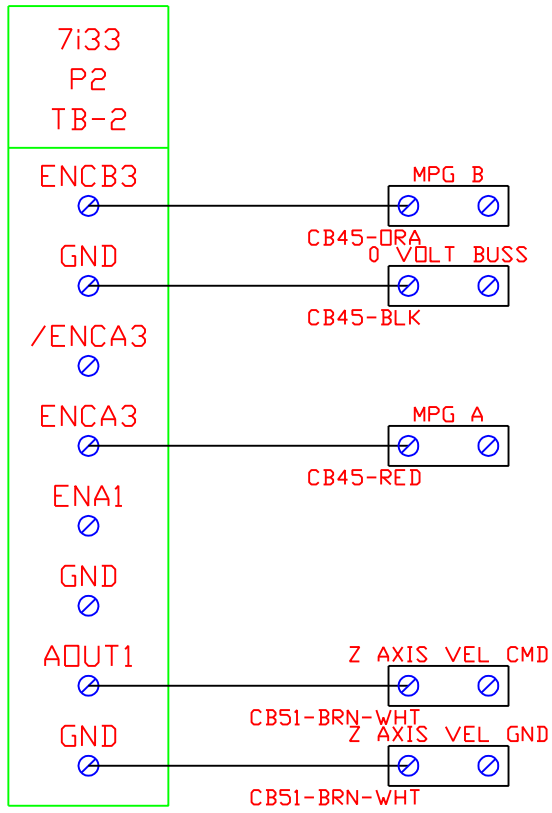

# 7i33 Quad Servo Card TB-2

1  
24vdc

3  
0vdc

MPG

Z Axis

1  
24vdc

3  
0vdc