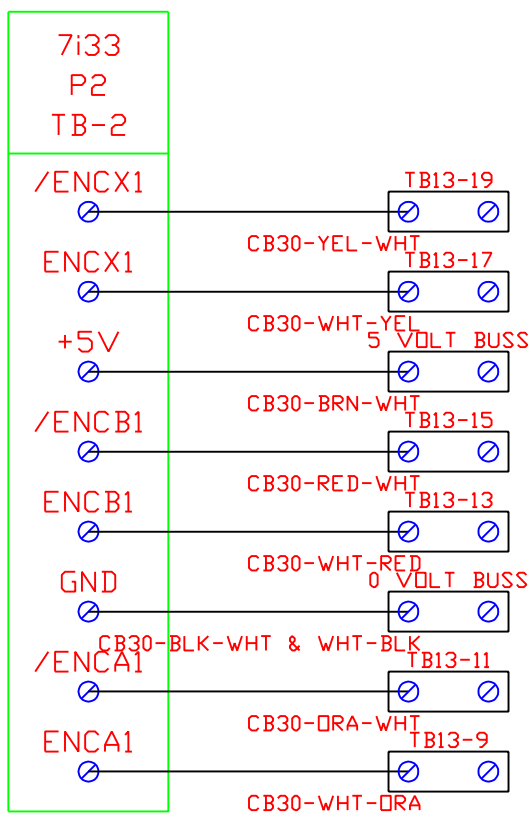

# 7i33 Quad Servo Card TB-2

1  
24vdc

3  
0vdc

MPG

Z Axis

1  
24vdc

3  
0vdc